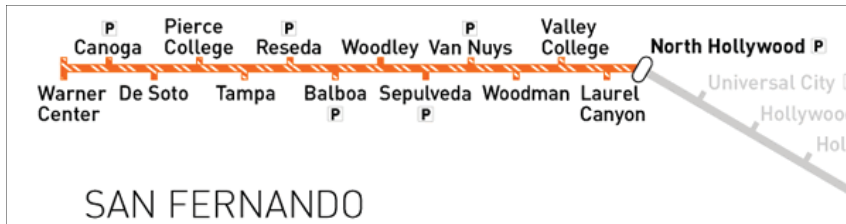

On-Campus Parking

Assigned on-campus parking is available to juniors and seniors.

Monthly student passes are \$24.00

The L.A. Metro bus system runs a shuttle bus that stops at the intersection of Mulholland Dr. and Mulholland Hwy. near the main entrance to Louisville High School.

The L.A. Metro Orange Line runs every 4-5 minutes eastbound from North Hollywood to the Warner Center Station.

Students can board Metro 645 (West Hills Hospital) at 7:20 a.m. at the Warner Center Station on Canoga Ave. and arrive at Louisville at approximately 7:30 a.m.